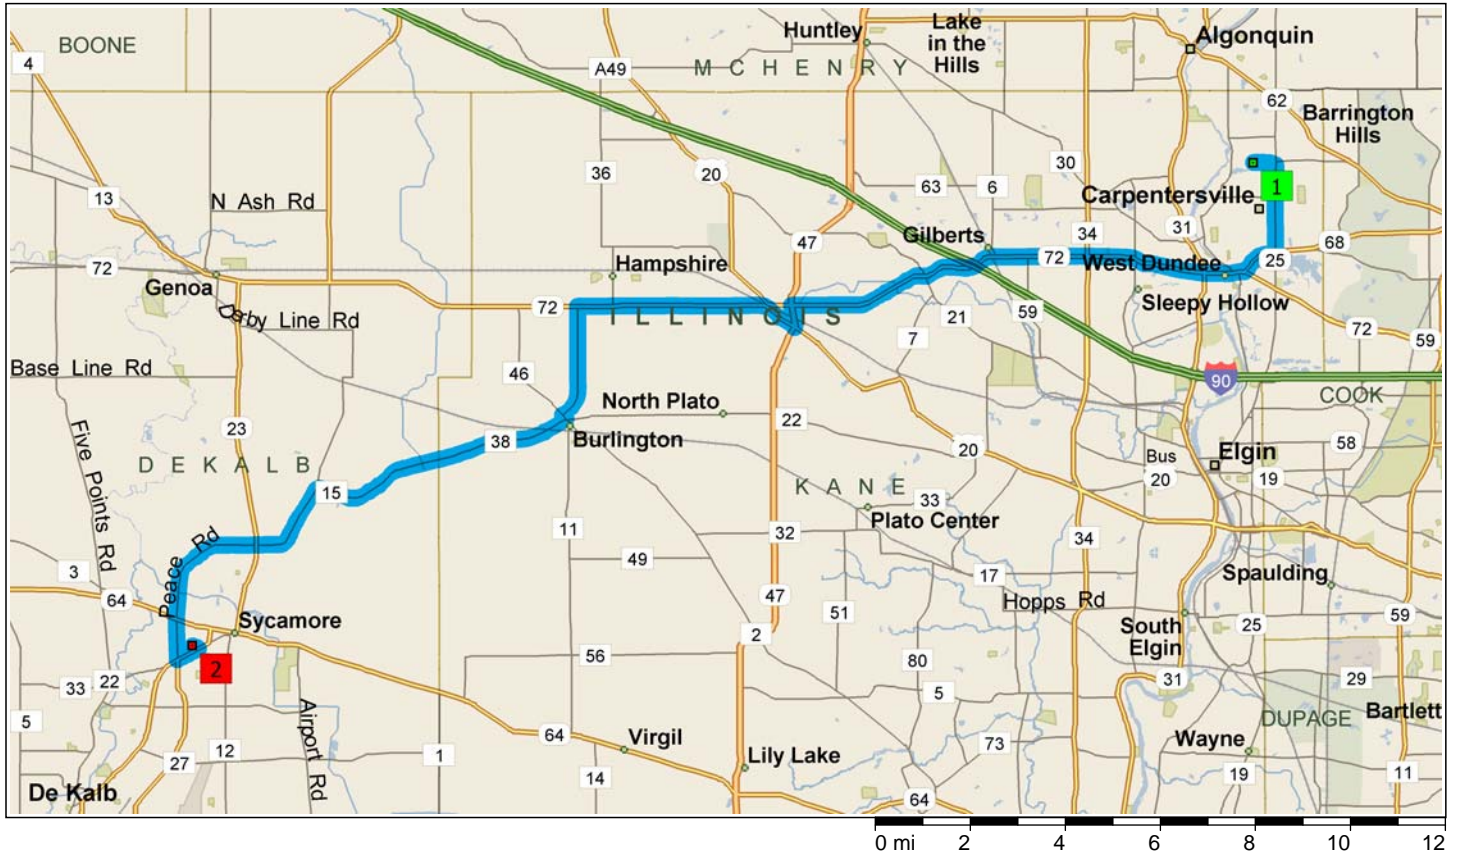

North Regional State Tournament

32.7 miles; 42 minutes

- 5:47 AM 0.0 mi 1 Depart Dundee Crown High School on Kings Rd (East) for 0.5 mi
- 5:48 AM 0.5 mi Turn RIGHT (South) onto SR-25 for 0.7 mi
- 5:50 AM 1.2 mi Keep STRAIGHT onto SR-25 [J F Kennedy Memorial Dr] for 1.1 mi
- 5:51 AM 2.3 mi Turn RIGHT (West) onto SR-68 [Barrington Ave] for 0.8 mi
- 5:53 AM 3.2 mi Turn RIGHT (West) onto SR-72 [E Main St] for 9.9 mi
- 6:05 AM 13.1 mi Turn LEFT (South) onto US-20 [SR-47] for 0.5 mi
- 6:06 AM 13.5 mi Turn RIGHT (West) onto SR-72 for 4.7 mi
- 6:11 AM 18.3 mi Turn LEFT (South) onto CR-11 [French Rd] for 2.4 mi
- 6:14 AM 20.7 mi Turn LEFT (South-East) onto CR-11 [N Main St] for 0.1 mi
- 6:14 AM 20.8 mi Turn RIGHT (South-West) onto CR-38 [Plank Rd] for 2.9 mi
- 6:18 AM 23.6 mi Road name changes to CR-15 [Plank Rd] for 4.8 mi
- 6:23 AM 28.4 mi Road name changes to Peace Rd for 3.6 mi
- 6:28 AM 32.0 mi Turn LEFT (East) onto SR-23 [Dekalb Ave] for 0.5 mi
- 6:29 AM 32.5 mi Turn LEFT (North) onto Spartan Trail for 0.2 mi
- 6:30 AM 32.7 mi 2 Arrive Sycamore High School