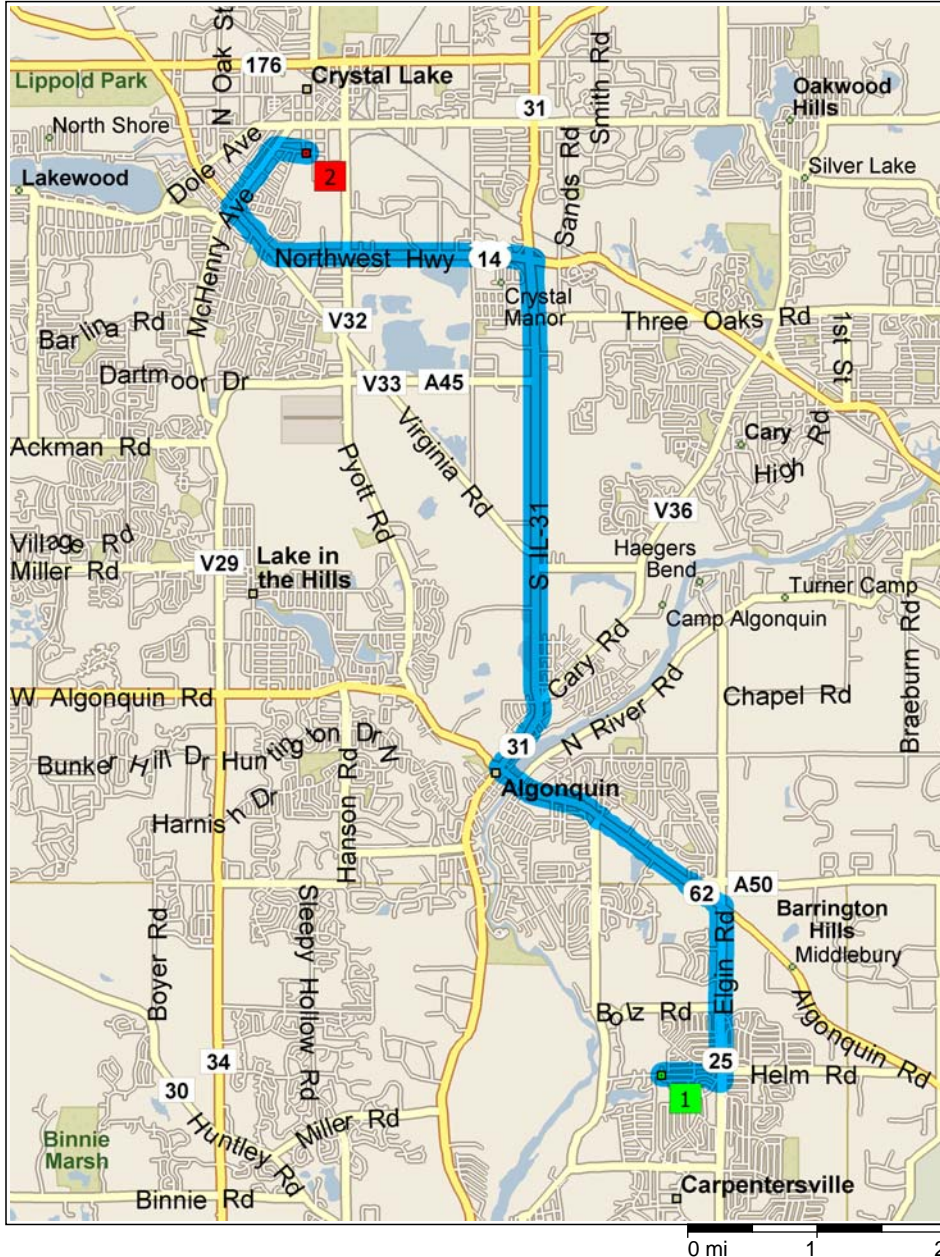

CLW Vermillion Open

11.5 miles; 19 minutes

6:10 AM	0.0 mi	1 Depart Dundee Crown High School on Kings Rd (East) for 0.5 mi
6:11 AM	0.5 mi	Turn LEFT (North) onto SR-25 for 1.4 mi
6:13 AM	1.9 mi	Bear LEFT (North-West) onto SR-62 [E Algonquin Rd] for 2.1 mi
6:17 AM	4.0 mi	Turn RIGHT (North-East) onto SR-31 [N Main St] for 4.0 mi
6:22 AM	8.0 mi	Turn RIGHT onto Ramp for 0.2 mi towards US-14
6:23 AM	8.1 mi	Turn LEFT (West) onto US-14 [Northwest Hwy] for 2.6 mi
6:27 AM	10.7 mi	Turn RIGHT (North-East) onto McHenry Ave for 0.6 mi
6:29 AM	11.3 mi	Bear RIGHT (East) onto W Franklin St for 0.3 mi
6:30 AM	11.5 mi	2 Arrive Crystal Lake Central High School