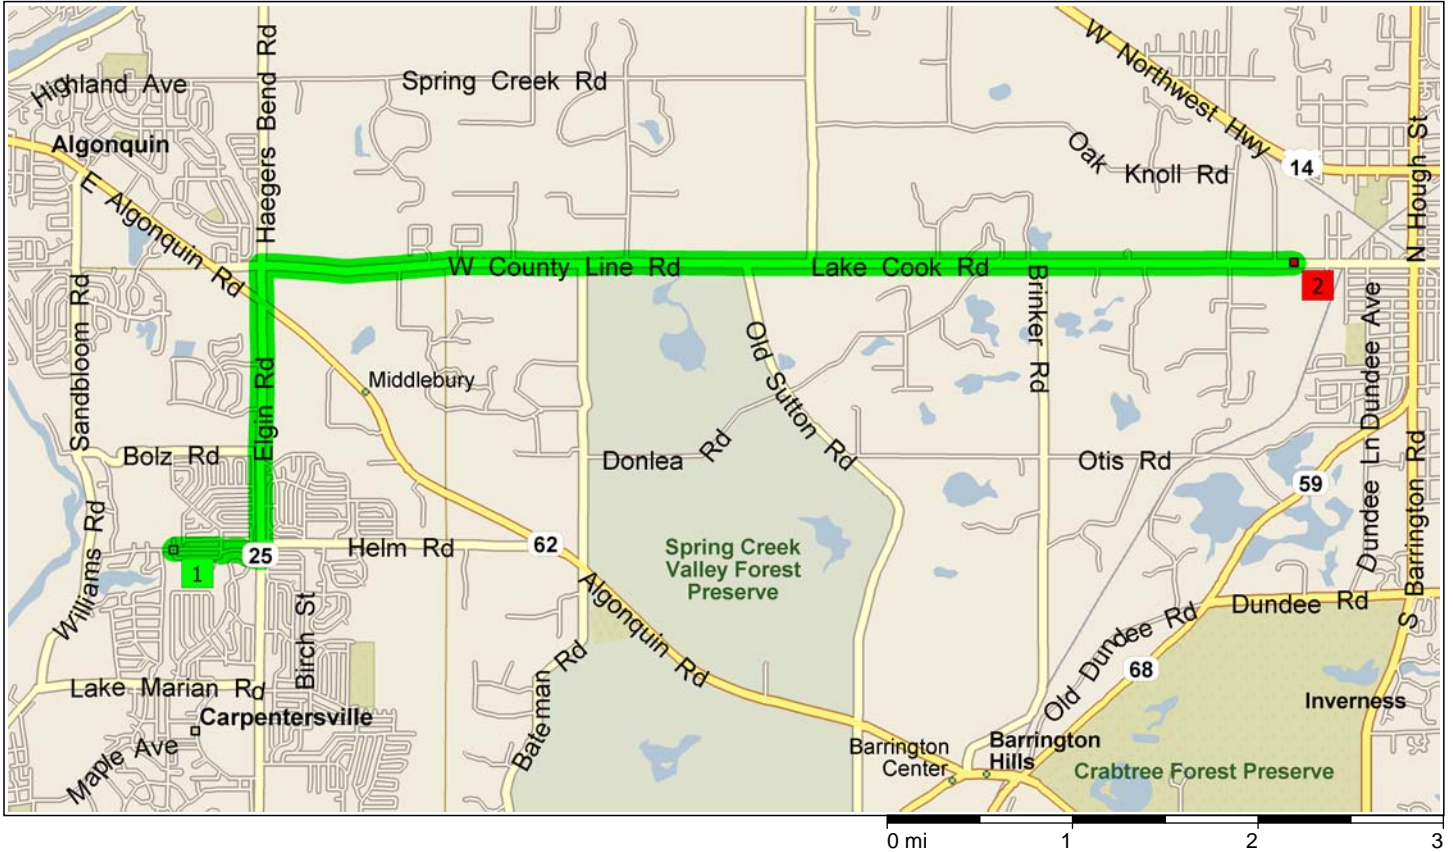

Dundee Crown High School to Barrington High School

7.7 miles; 11 minutes

- 9:00 AM 0.0 mi **1** Depart Dundee Crown High School on Kings Rd (East) for 0.5 mi
- 9:01 AM 0.5 mi Turn LEFT (North) onto SR-25 for 1.4 mi
- 9:03 AM 1.9 mi Keep STRAIGHT onto SR-25 [Haegers Bend Rd] for 0.2 mi
- 9:03 AM 2.1 mi Turn RIGHT (East) onto W County Line Rd for 3.0 mi
- 9:07 AM 5.1 mi Road name changes to Lake Cook Rd for 2.6 mi
- 9:11 AM 7.7 mi **2** Arrive Barrington High School [616 W Main St, Barrington IL 60010, (847) 842-3246]