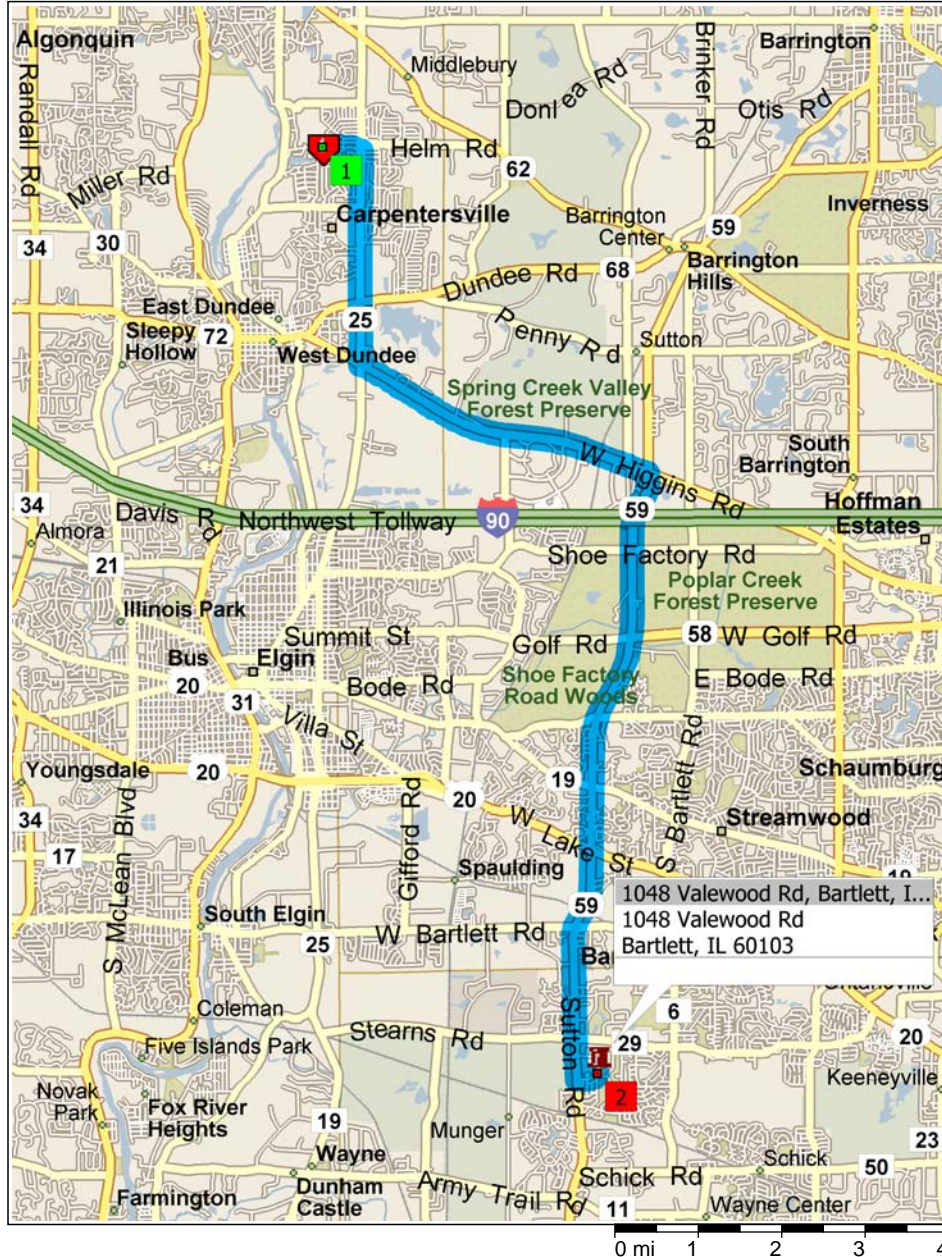

Dundee Highlander's Pig Roast and Camp Out

14.7 miles; 20 minutes

- 1:39 PM 0.0 mi ■ 1 Depart Dundee-Crown High School on Kings Rd (East) for 0.5 mi
- 1:41 PM 0.5 mi Turn RIGHT (South) onto SR-25 for 0.7 mi
- 1:42 PM 1.2 mi Keep STRAIGHT onto SR-25 [J F Kennedy Memorial Dr] for 1.1 mi
- 1:44 PM 2.3 mi Keep STRAIGHT onto SR-25 [Dundee Ave] for 0.8 mi
- 1:45 PM 3.1 mi Turn LEFT (East) onto SR-72 [Higgins Rd] for 3.8 mi
- 1:49 PM 6.9 mi Turn RIGHT (South) onto SR-59 [New Sutton Rd] for 7.6 mi
- 1:59 PM 14.5 mi Turn LEFT (East) onto Congress Dr for 0.2 mi
- 2:00 PM 14.7 mi Turn LEFT (North) onto Independence Dr for 87 yds
- 2:00 PM 14.7 mi ■ 2 Arrive 1048 Valewood Rd, Bartlett, IL 60103 [1048 Valewood Rd, Bartlett, IL 60103]

Copyright © and (P) 1988–2008 Microsoft Corporation and/or its suppliers. All rights reserved. <http://www.microsoft.com/mappoint/>
 Certain mapping and direction data © 2008 NAVTEQ. All rights reserved. The Data for areas of Canada includes information taken with permission from Canadian authorities, including: © Her Majesty the Queen in Right of Canada, © Queen's Printer for Ontario. NAVTEQ and NAVTEQ ON BOARD are trademarks of NAVTEQ. © 2008 Tele Atlas North America, Inc. All rights reserved. Tele Atlas and Tele Atlas North America are trademarks of Tele Atlas, Inc. © 2008 by Applied Geographic Systems. All rights reserved.